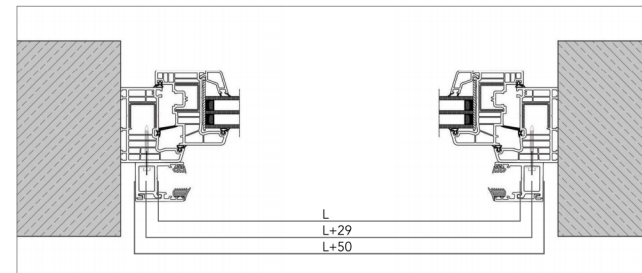

Glass Railing Kit for Juliet Balcony - Facade Mount

GLASS THICKNESS	MAX GLASS WIDTH (L)
10-11.52 MM	1000 MM
12-13.52 MM	1300 MM
16-17.52 MM	1600 MM
20-21.52 MM	2500 MM

GLASS THICKNESS	MAX GLASS WIDTH (L)
10-11.52 MM	1000 MM
12-13.52 MM	1300 MM
16-17.52 MM	1600 MM
20-21.52 MM	3000 MM

Please refer to the instructions on the box to find the recommended glass thickness for your set.

SYSTEM PARTS

INSTALLATION PROCESS

Recommended Anchors

-The set doesn't contain any screws

Glass Height

COVER PROFILE INSTALLING OPTIONS