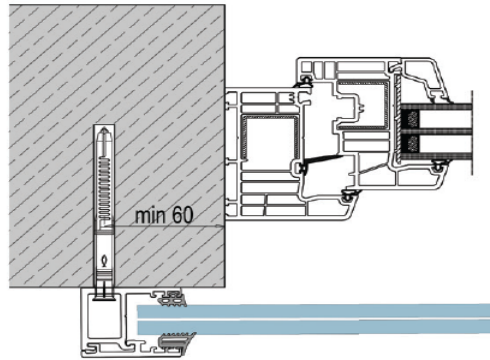

Glass Railing Kit for Juliet Balcony - Facade Mount

GLASS THICKNESS	MAX GLASS WIDTH (L)
10-11.52 MM	1000 MM
12-13.52 MM	1300 MM
16-17.52 MM	1600 MM
20-21.52 MM	2500 MM

GLASS THICKNESS	MAX GLASS WIDTH (L)
10-11.52 MM	1000 MM
12-13.52 MM	1300 MM
16-17.52 MM	1600 MM
20-21.52 MM	3000 MM

Please refer to the instructions on the box to find the recommended glass thickness for your set.

SYSTEM PARTS

INSTALLATION PROCESS

Recommended Anchors

-The set doesn't contain any screws

Glass Height

COVER PROFILE INSTALLING OPTIONS