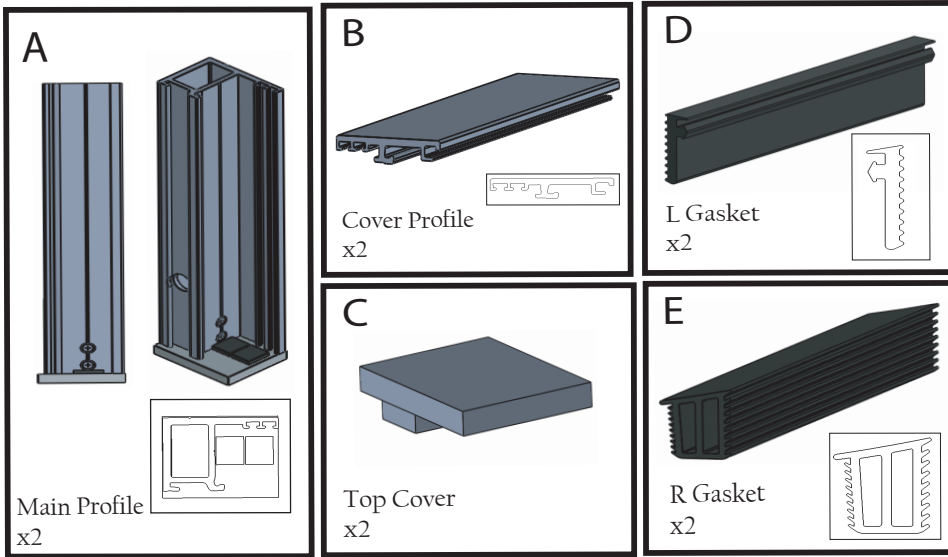

Glass Railing Kit for Juliet Balcony - Facade Mount

GLASS THICKNESS	MAX GLASS WIDTH (L)
10-11.52 MM	1000 MM
12-13.52 MM	1300 MM
16-17.52 MM	1600 MM
20-21.52 MM	2500 MM

GLASS THICKNESS	MAX GLASS WIDTH (L)
10-11.52 MM	1000 MM
12-13.52 MM	1300 MM
16-17.52 MM	1600 MM
20-21.52 MM	3000 MM

Please refer to the instructions on the box to find the recommended glass thickness for your set.

SYSTEM PARTS

INSTALLATION PROCESS

Recommended Anchors

-The set doesn't contain any screws

Glass Height

COVER PROFILE INSTALLING OPTIONS