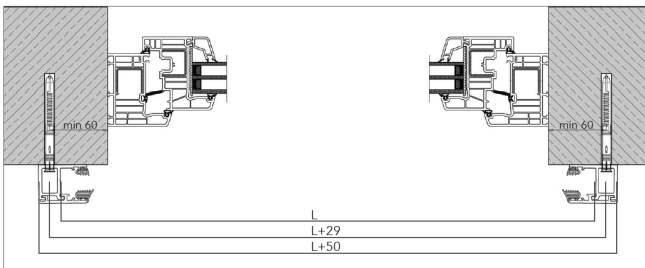

Glass Railing Kit for Juliet Balcony - Facade Mount

GLASS THICKNESS	MAX GLASS WIDTH (L)
10-11.52 MM	1000 MM
12-13.52 MM	1300 MM
16-17.52 MM	1600 MM
20-21.52 MM	2500 MM

GLASS THICKNESS	MAX GLASS WIDTH (L)
10-11.52 MM	1000 MM
12-13.52 MM	1300 MM
16-17.52 MM	1600 MM
20-21.52 MM	3000 MM

Please refer to the instructions on the box to find the recommended glass thickness for your set.

SYSTEM PARTS

INSTALLATION PROCESS

Recommended Anchors

-The set doesn't contain any screws

Glass Height

COVER PROFILE INSTALLING OPTIONS