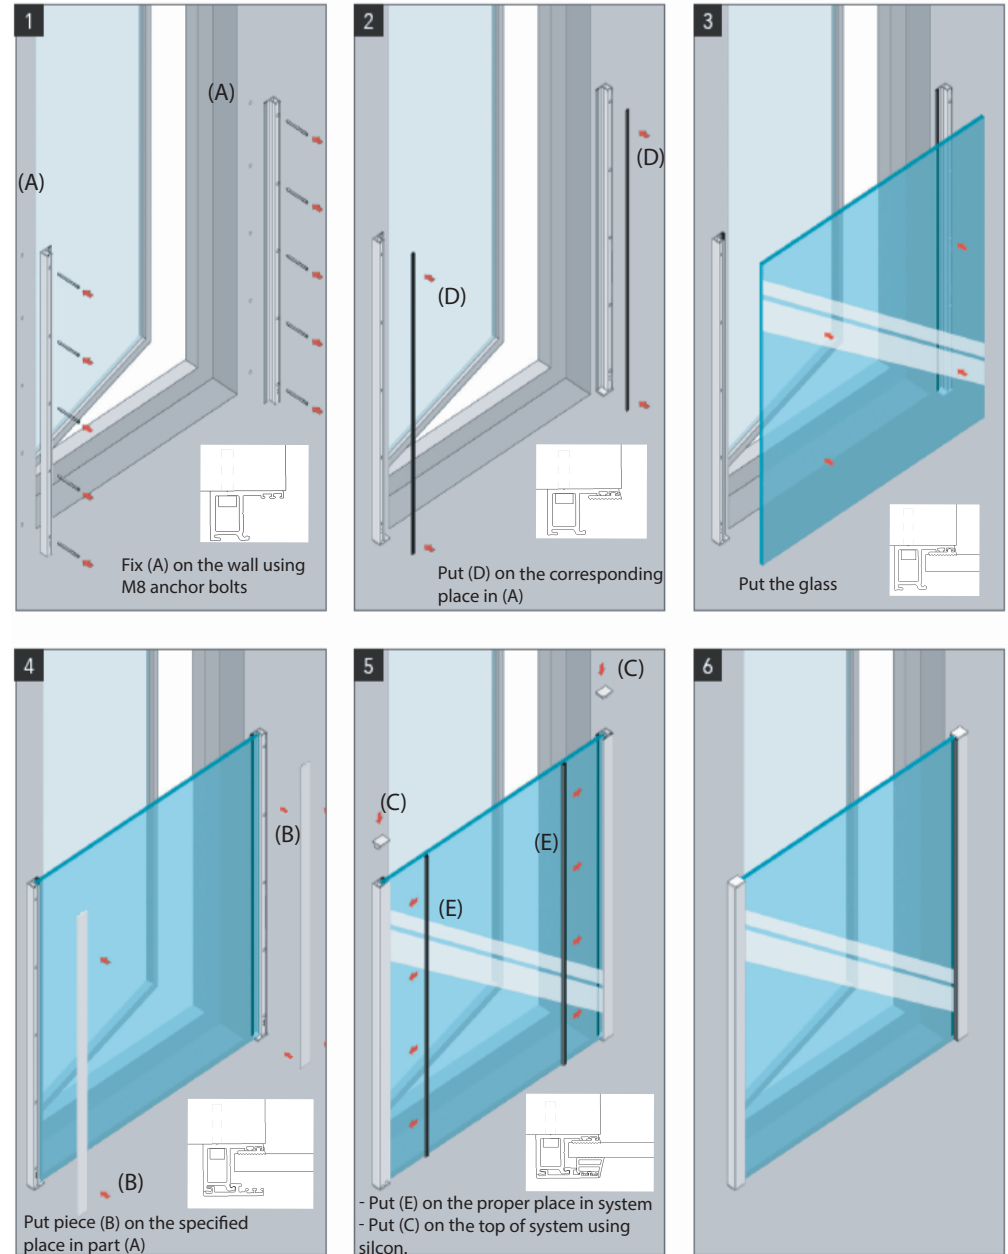

Glass Railing Kit for Juliet Balcony - Facade Mount

GLASS THICKNESS	MAX GLASS WIDTH (L)
10-11.52 MM	1000 MM
12-13.52 MM	1300 MM
16-17.52 MM	1600 MM
20-21.52 MM	2500 MM

GLASS THICKNESS	MAX GLASS WIDTH (L)
10-11.52 MM	1000 MM
12-13.52 MM	1300 MM
16-17.52 MM	1600 MM
20-21.52 MM	3000 MM

Please refer to the instructions on the box to find the recommended glass thickness for your set.

SYSTEM PARTS

INSTALLATION PROCESS

Recommended Anchors

-The set doesn't contain any screws

Glass Height

COVER PROFILE INSTALLING OPTIONS