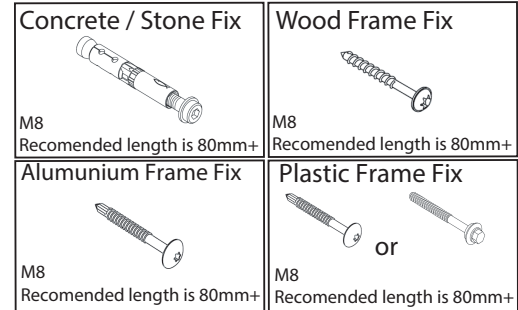

Please refer to the instructions on the box to find the recommended glass thickness for your set.

SYSTEM PARTS

INSTALLATION PROCESS

Recommended Anchors

-The set doesn't contain any screws

Glass Height

COVER PROFILE INSTALLING OPTIONS