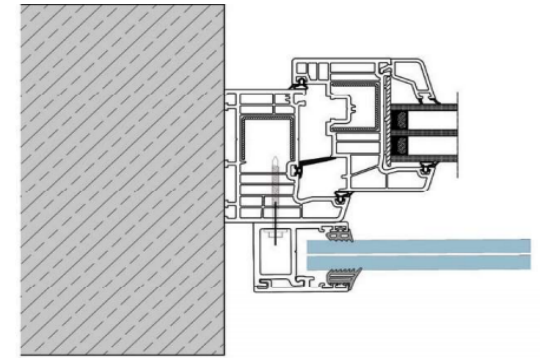

Glass Railing Kit for Juliet Balcony - Facade Mount

GLASS THICKNESS	MAX GLASS WIDTH (L)
10-11.52 MM	1000 MM
12-13.52 MM	1300 MM
16-17.52 MM	1600 MM
20-21.52 MM	2500 MM

GLASS THICKNESS	MAX GLASS WIDTH (L)
10-11.52 MM	1000 MM
12-13.52 MM	1300 MM
16-17.52 MM	1600 MM
20-21.52 MM	3000 MM

Please refer to the instructions on the box to find the recommended glass thickness for your set.

SYSTEM PARTS

INSTALLATION PROCESS

Recommended Anchors

-The set doesn't contain any screws

Glass Height

COVER PROFILE INSTALLING OPTIONS